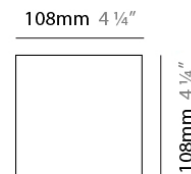

DAU SURFACE

D93197

GENERAL

Series: Dau _____
Brand: Milan _____
Division: Design _____
Mounting Type: Surface _____
Mounting Location: Wall _____
Subcategory: Up/Down Light _____

PHYSICAL

Shape: Rectangle _____
Length (mm): 80 _____
Length (in): 3 1/8 _____
Height (mm): 200 _____
Height (in): 7 7/8 _____
Extension (mm): 101 _____
Extension (in): 4 _____
Light Distribution: Direct / Indirect _____
Weight (kg): 4.5 _____
Weight (lbs): 10 _____
Fixture Finish: WHI _____
Fixture Material: Metal _____

ELECTRICAL

Lamp Type: LED _____
Total Output Wattage (W): 20 _____
Max. Wattage Per Lamp (W): 10 _____
Dimming: Electronic Low Voltage Dimming _____
Driver Type: 120V DIRECT LINE (operates without a driver) _____
Input Voltage (V): 120 _____

LED

Number of LEDs: 2 _____
Color Temperature (°K): 2700 _____
Nominal Lumen (lm): 2 x 1010 _____
CRI: >80 CRI _____

OPTICAL

Reflector°: 50 _____

RATINGS AND CERTIFICATIONS

Certified By: CSA Certified to UL and CSA Standards _____
IP rating: IP44 _____

J-Box cover plate
Included